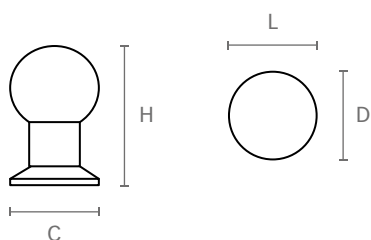

ART. **505**

design: Studio Mital

Pomolo in ottone tornito, completo di vite M4 x 25.

Turned brass knob, complete M4 x 25 screw.

Misure / Sizes

ART.	L	C	H	D
505B	14	14	22	14
505C	12	12	20	12

Finiture / Finishes